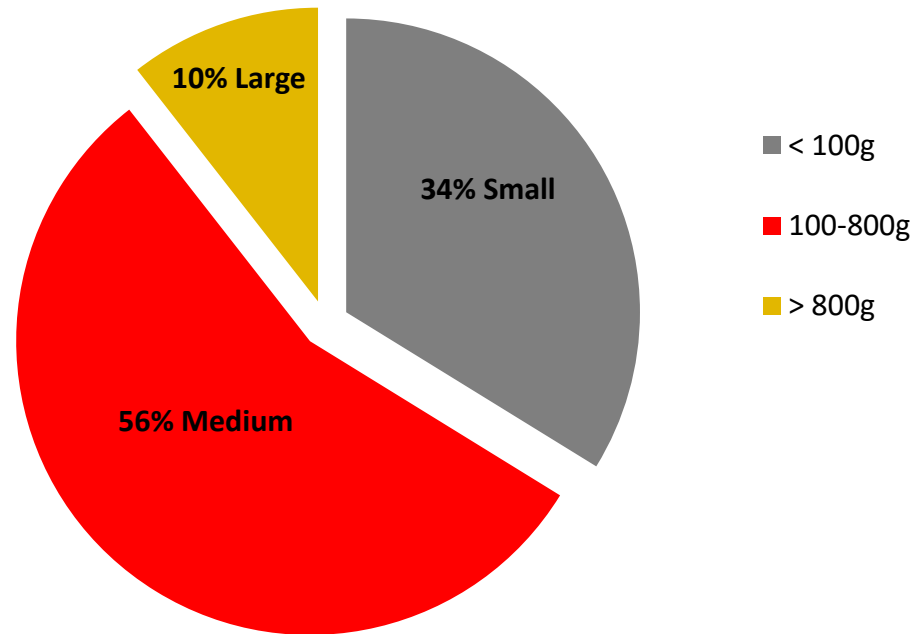

Wildlifestrikes in Germany in 2019

Wildlifestrikes with airlines of German and foreign registration, Area 1-5

Year	WLS-rate	WLS/year	Deviation to 2018	Deviation to 2018 in %
2011	3,57	644	total	
2012	4,31	806	162	25,2
2013	4,42	708	-98	-12,2
2014	5,62	979	271	38,3
2015	5,15	899	-80	-8,2
2016	6,54	1161	262	29,1
2017	5,83	1373	212	18,3
2018	5,61	1.401	28	2,0
2019	5,97	1.495	94	6,7

Wildlifestrikes at German commercial airports in 2019, Area 1 - 3

Monthly run

Wildlifestrikes at German commercial airports in 2019, Area 1-3

Groups of bird species

Development of WLS-rate and movements within Germany, Area 1-5, beginning in 1982