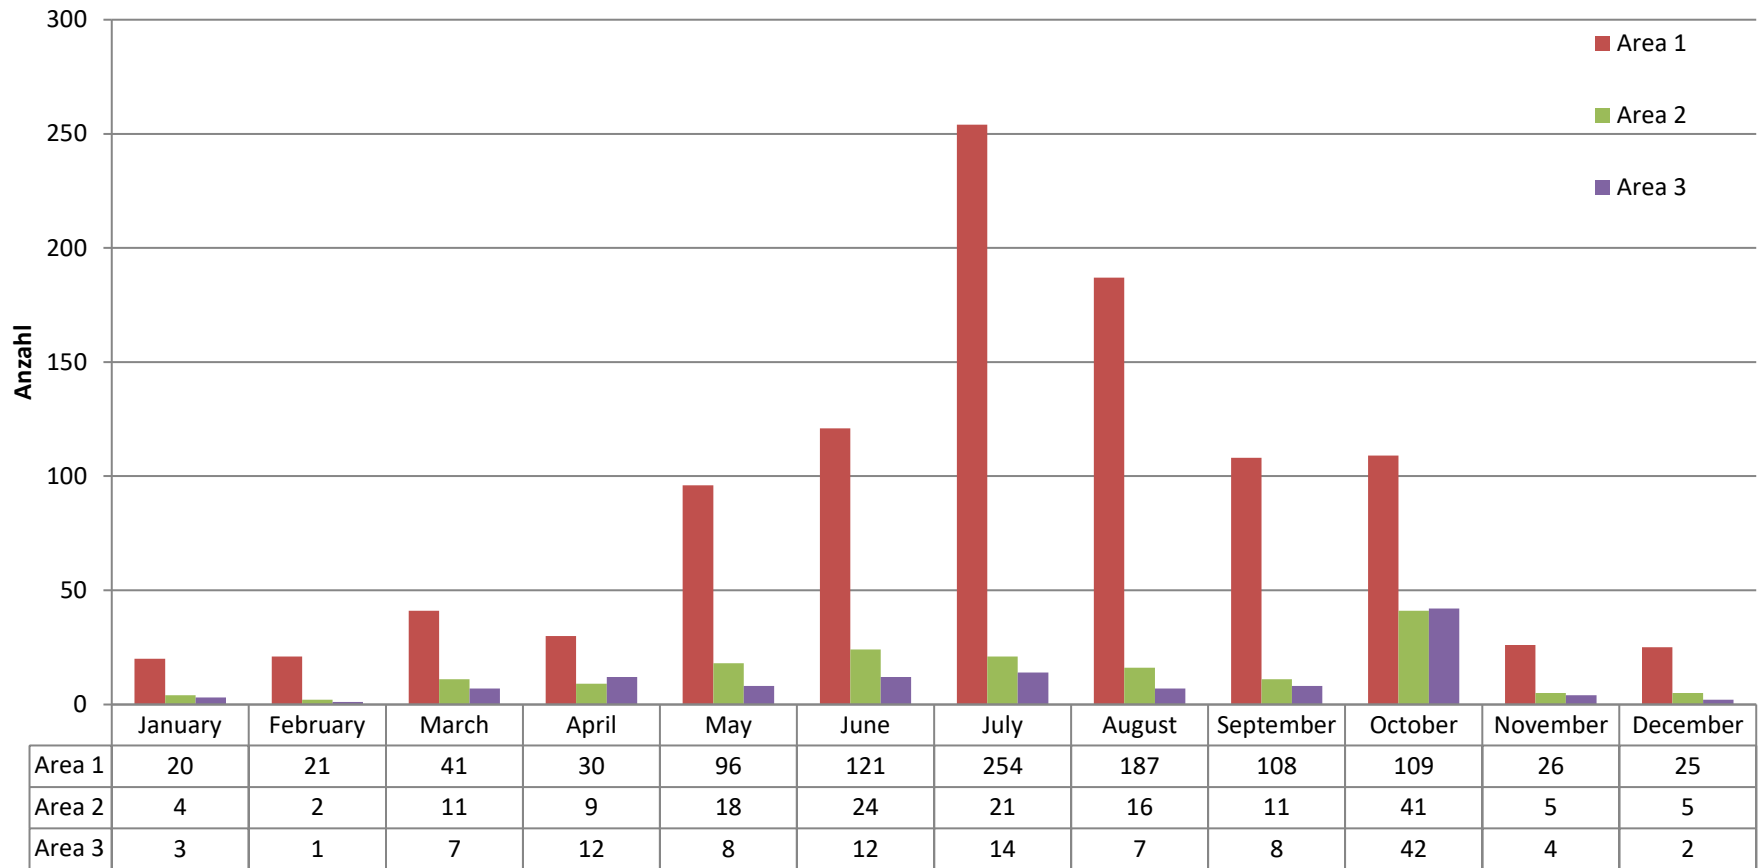

Wildlifestrikes in Germany in 2019

Wildlifestrikes with airlines of German and foreign registration, Area 1-5

Year	WLS-rate	WLS/year	Deviation to 2018	Deviation to 2018 in %
2011	3,57	644	total	
2012	4,31	806	162	25,2
2013	4,42	708	-98	-12,2
2014	5,62	979	271	38,3
2015	5,15	899	-80	-8,2
2016	6,54	1161	262	29,1
2017	5,83	1373	212	18,3
2018	5,61	1.401	28	2,0
2019	5,97	1.495	94	6,7

Wildlifestrikes at German commercial airports in 2019, Area 1 - 3

Monthly run

Wildlifestrikes at German commercial airports in 2019, Area 1-3

Groups of bird species

Development of WLS-rate and movements within Germany, Area 1-5, beginning in 1982